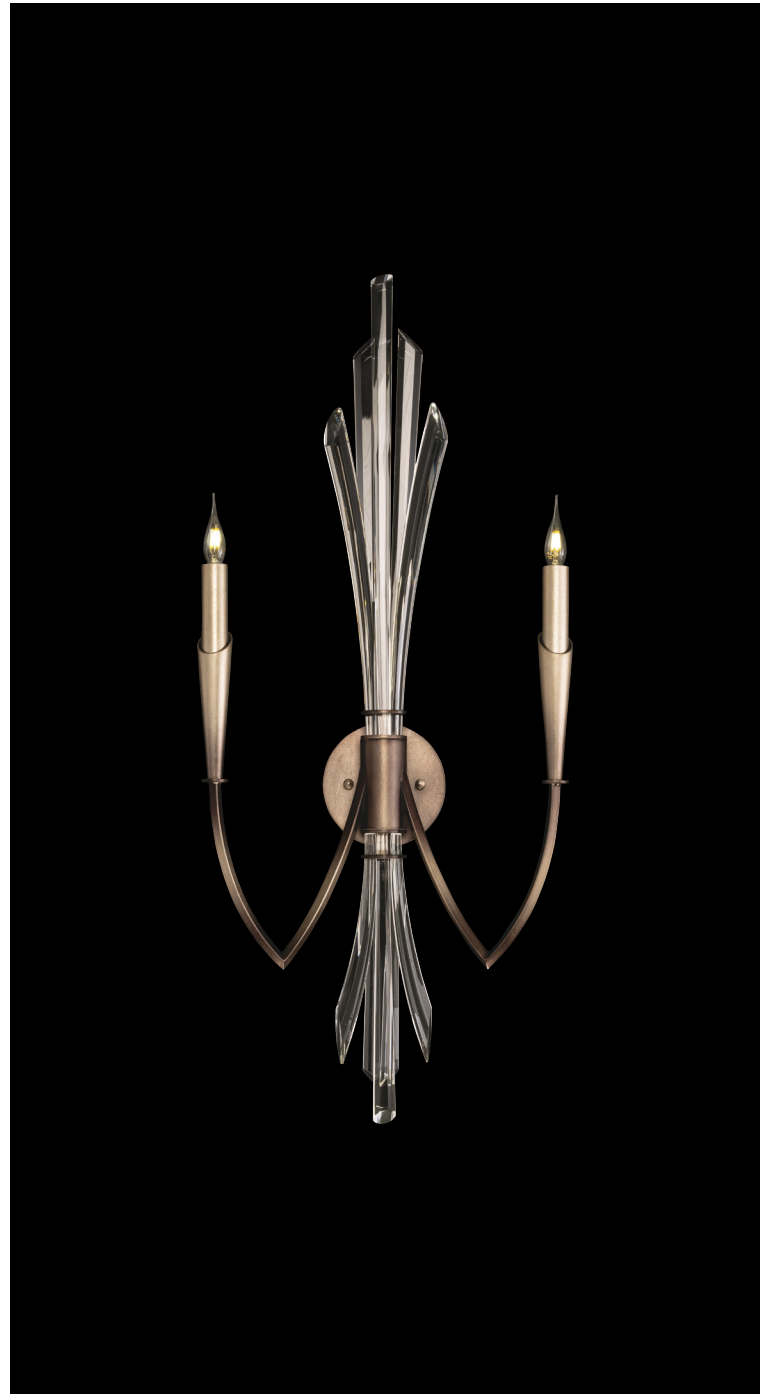

TREVI

The Trevi collection is an exhilarating celebration of light, reflection and tranquility. Gently curved hand carved crystals create fluid movement in profiles of grace and majesty. Its grand and alluring presence is a fine balance of opulence and modernity destined for the most luxurious interiors. Available in Standard Silver Leaf, Standard Gold Leaf or Soft Bronze.

68" CHANDELIER

Model #
781940-2 Standard Gold Leaf

Dimensions
H 35.5" (90 cm) W 68" (173 cm) D 22.5" (57 cm)
Min Ht: 43.5" (110 cm) Max Ht: 113.5" (288 cm)

Electrical
US: B10 INTL: B35 E14 | Candelabra, 60w max (Qty. 6)
Suitable for vaulted ceilings.

27.25" FLUSH MOUNT

Model #
782440-2 Standard Gold Leaf

Dimensions
H 9.75" (25 cm) W 27.25" (69 cm)

Electrical
US: B10 INTL: B35 E14 | Candelabra, 60w max (Qty. 4)

FINISH OPTIONS Also available in our five Standard Finish Options. See pg 402.

Standard Silver Leaf
(-1)

Standard Gold Leaf
(-2)

Soft Bronze (ombré)
(-3)

34" SCONCE

Model #
782750-1 Standard Silver Leaf

Dimensions
H 34" (86 cm) W 21.5" (55 cm) D 7.5" (19 cm)

Electrical
US: B10 INTL: B35 E14 | Candelabra, 60w max (Qty. 2)